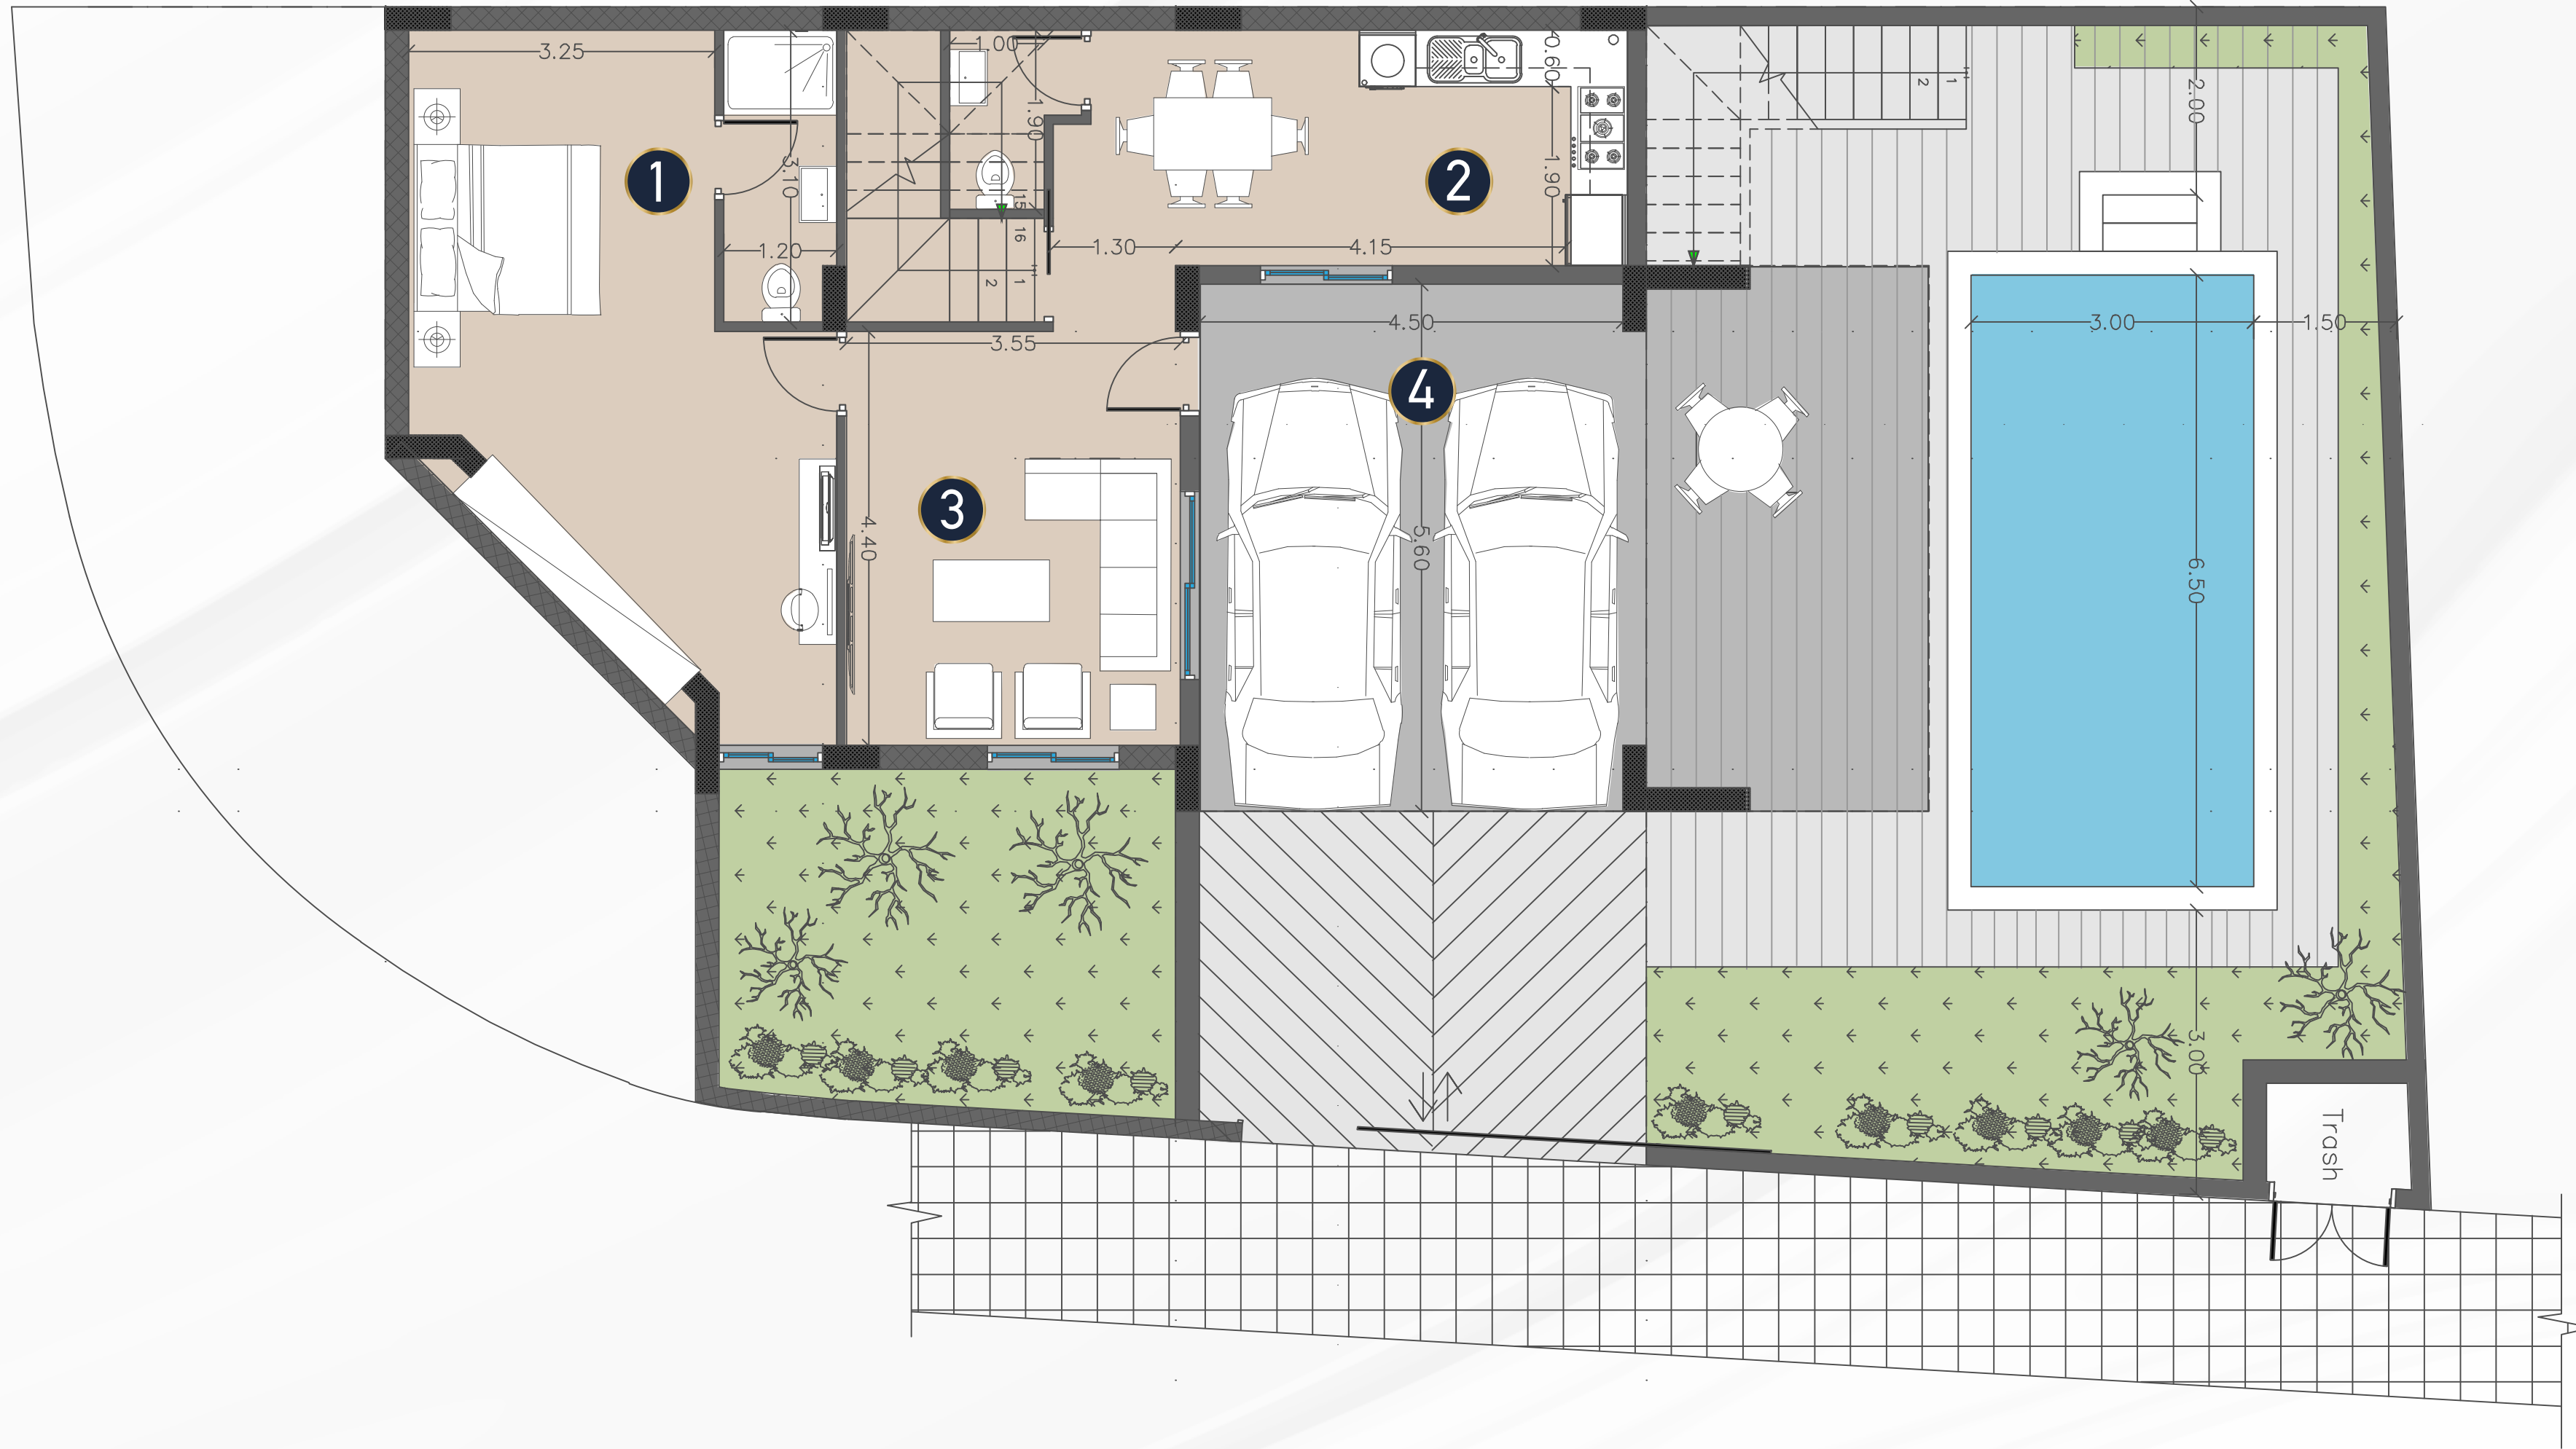

INTERNAL AREA 285m² | COVERED VERANDAS 40m² | PARKING AREA 40m² | PLOT AREA 290m²

4 BEDROOMS | 4 BATHROOMS | ENTERTAINMENT AREA

PRIVATE GARDEN | PRIVATE PARKING | OVERFLOW SWIMMING POOL | LAUNDRY ROOM

Thea Villa is currently under construction and the scheduled completion is estimated at December 2021

SEA AND
COUNTRYSIDE VIEWS

* Photos were taken from previous completed projects and are intended as an example.

* Photos were taken from previous completed projects and are intended as an example.

* Photos were taken from previous completed projects and are intended as an example.

* Photos were taken from previous completed projects and are intended as an example.

LOWER LEVEL

1. En-suite Bedroom
2. Laundry Room/Kitchen
3. Entertainment Area
4. Garage

GROUND LEVEL

1. Living Room
2. Kitchen
3. Dining Area
4. Guest WC