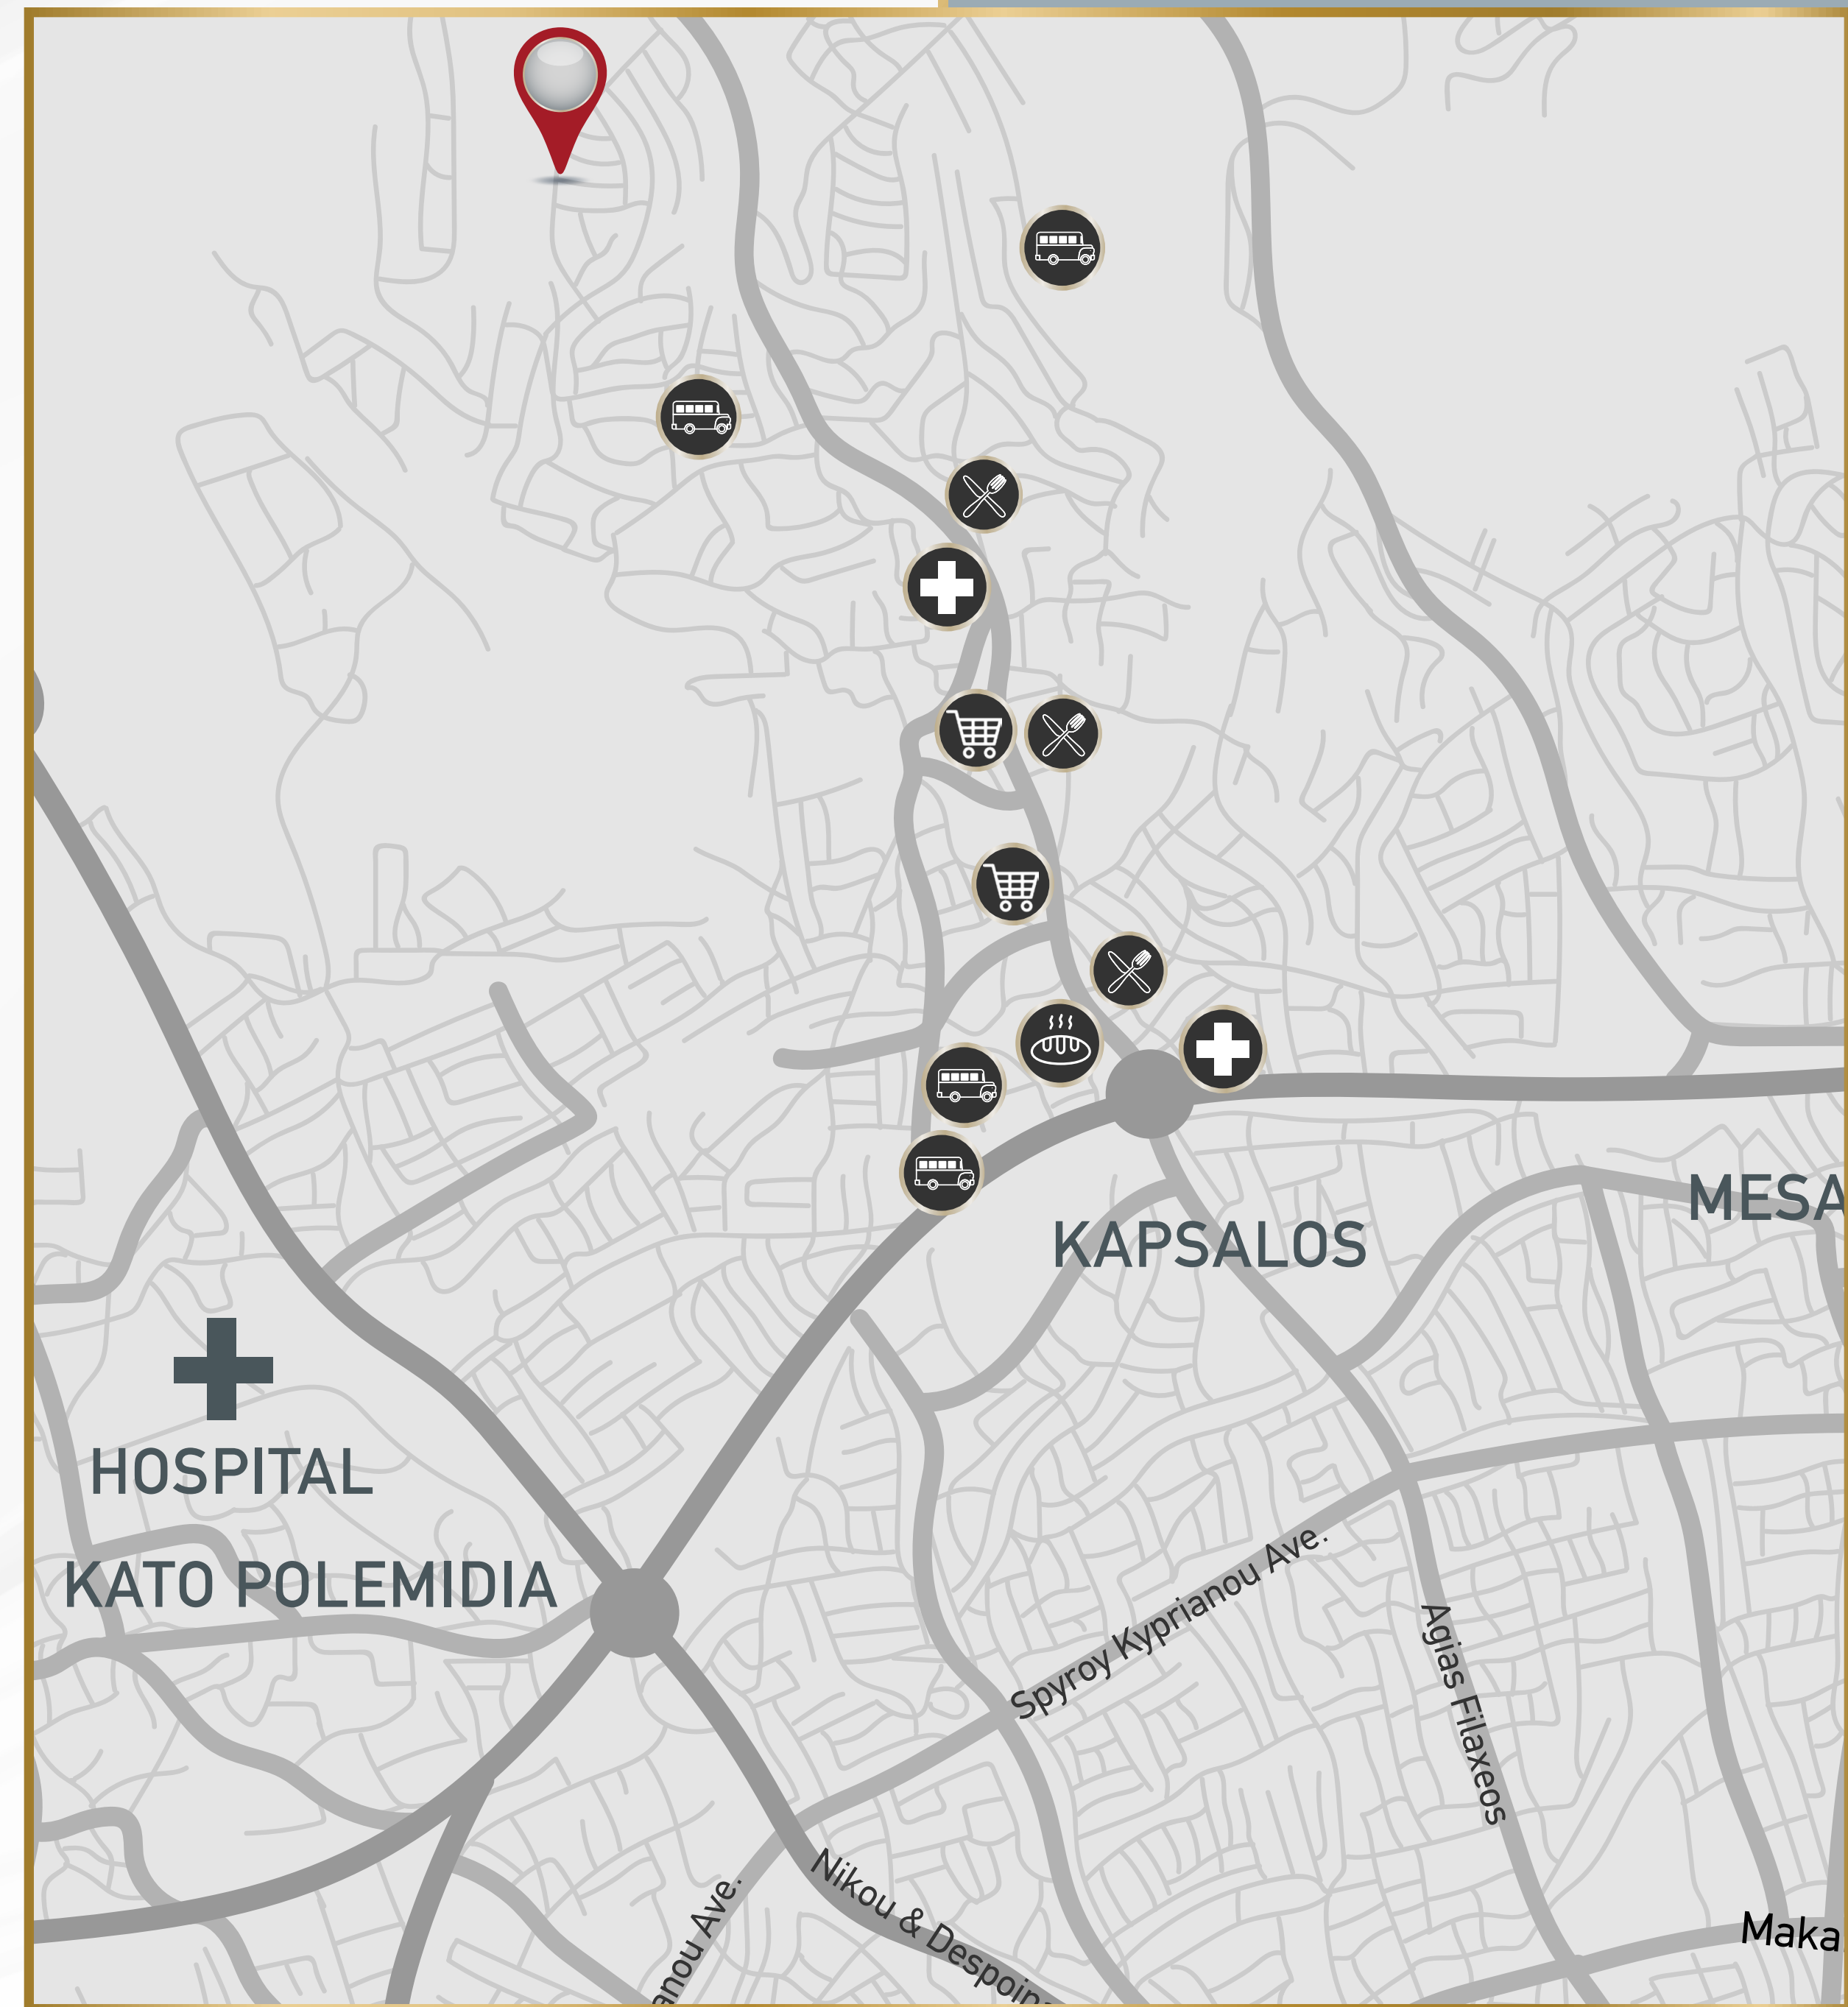

LOCATION

Thea Villa is located in Agia Fyla Area a prime residential area of Limassol, this exclusive location offers lovely views of the sea and surrounding countryside with easy access to the motorway and close to all necessary amenities. Supermarkets and mini-markets, bakeries, cafes and restaurants are all within 5 minutes' drive. Limassol City Centre is only a short drive (5-10 minutes), private schools (Grammar School, Heritage & Foley's all within a radius of 10 – 15 minutes drive.